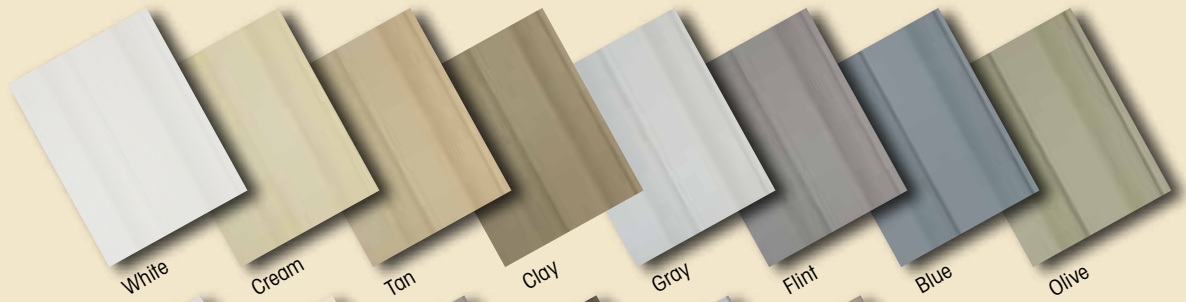

Cabana Options

STANDARD SIZES

Rectangle Only:

10'x10', 10'x12', 10'x14', 10'x16', 10'x18', 10'x20', 12'x12', 12'x14', 12'x16', 12'x18', 12'x20', 12'x24', 14'x14', 14'x16', 14'x18', 14'x20', 14'x24', & 14'x28'

VINYL COLOR SIDING OPTIONS

Dutch Lap Siding