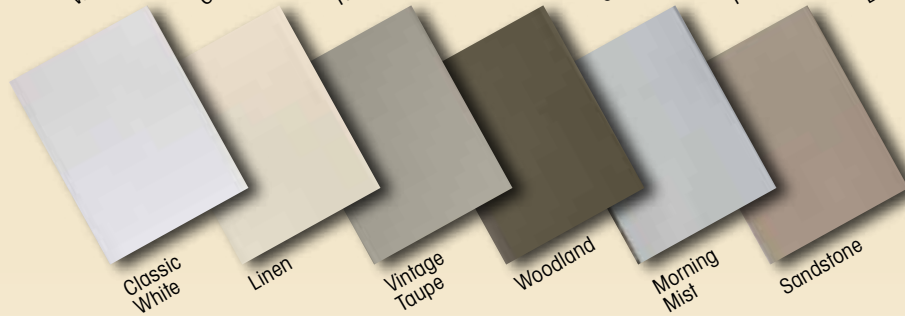

STANDARD SIZES

Rectangle Only:

10'x10', 10'x12', 10'x14', 10'x16', 10'x18', 10'x20', 12'x12', 12'x14', 12'x16', 12'x18', 12'x20', 12'x24', 14'x14', 14'x16', 14'x18', 14'x20', 14'x24', & 14'x28'

VINYL COLOR SIDING OPTIONS

Dutch Lap Siding

Cellular Vinyl Siding

WOOD COLOR SIDING OPTIONS

Pine & Cedar Stain Colors

Natural - No Stain (standard for wood)

Pine Paint Colors

Paint not recommended for cedar units

ACCESSORIES